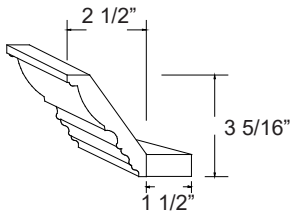

FAC30351-4	$267
FAC30351-8	$423