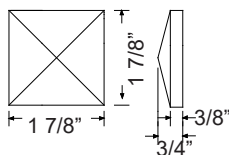

Pyramid Ornaments

SMPYRAMID	$65	each
LGPYRAMID	$92	each