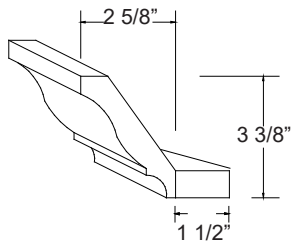

FAWM-48-4	$212
FAWM-48-8	$423
FAWM-48-10	$575