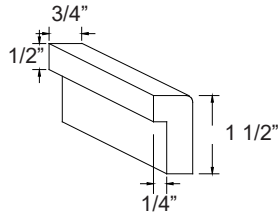

Trim Moulding

T-MLD-4	$104
T-MLD-8	$161
T-MLD-10	$222