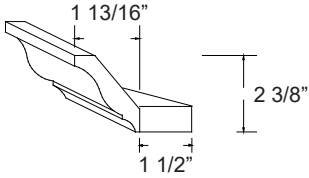

FALC-MLD-4	$148
FALC-MLD-8	$294
FALC-MLD-10	$398