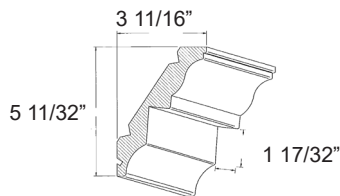

#1017 Crown

C1017-MLD-8 $452

#1621 Crown

Available red oak, maple, cherry, and clear alder.
1 1/2" rope. 1 1/2" Dentil, or 1 1/2" Egg & Dart moulding can be used on this crown.

C1621-MLD-8 $912