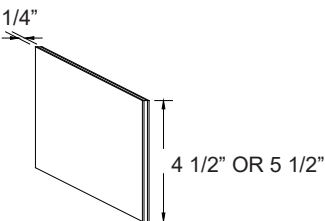

Tear Drop Moulding

TD-MLD-4 $71
TD-MLD-8 $110
TD-MLD-10 $151