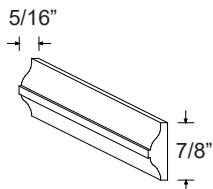

DF-2 Moulding

DF-2-MLD-4	$71
DF-2-MLD-8	$110
DF-2-MLD-10	$151