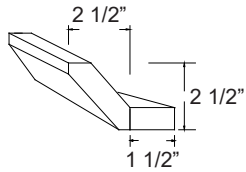

Shaker Crown

SHKC-MLD-4	$156
SHKC-MLD-8	$241
SHKC-MLD-10	$332

FASHKC-MLD-4	$148
FASHKC-MLD-8	$294
FASHKC-MLD-10	$398