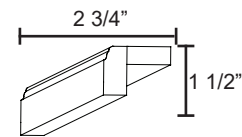

Egg & Dart Moulding

Available in red oak, cherry, and maple only

ED-MLD-8 $635

1 1/2" Egg & Dart Moulding

Available in red oak, cherry, and maple only

1 1/2" ED-MLD-8 $774

Flute Moulding

FLUTE-MLD-8 $337
FLUTE-MLD-10 $463

Light Rail

LightRail-4 $103
LightRail-8 $156
LightRail-10 $216

$0.33 per sq. inch for added height

Outside Corner Moulding

OC-MLD-4 $50
OC-MLD-8 $78

Panel Moulding

PANEL-MLD-4 $104
PANEL-MLD-8 $161
PANEL-MLD-10 $222

Portsmouth Moulding

PORT-MLD-4 $71
PORT-MLD-8 $110
PORT-MLD-10 $151