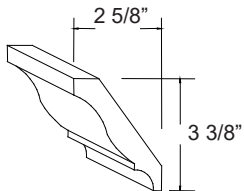

WM-48-4	$241
WM-48-8	$370
WM-48-10	$509