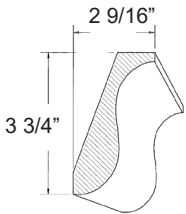

#342 Crown

Available red oak, maple, cherry, and clear alder. 3/4" rope.
7/8" Dentil, or 1" Egg & Dart moulding can be used on this crown.

C342-MLD-8 $454

#343 Crown

Available red oak, maple, cherry, and clear alder. 3/4" rope.
7/8" Dentil, or 1" Egg & Dart moulding can be used on this crown.

C343-MLD-8 $454

#344 Crown

Available red oak, maple, cherry, and clear alder. 3/4" rope.
7/8" Dentil, or 1" Egg & Dart moulding can be used on this crown.

C344-MLD-8 $454

#1017 Crown

C1017-MLD-8 $452

#1621 Crown

Available red oak, maple, cherry, and clear alder.
1 1/2" rope. 1 1/2" Dentil, or 1 1/2" Egg & Dart moulding can be used on this crown.

C1621-MLD-8 $912

#1622 Crown

Available red oak, maple, cherry, and clear alder.
1 1/2" rope. 1 1/2" Dentil, or 1 1/2" Egg & Dart moulding can be used on this crown.

C1622-MLD-8 $912