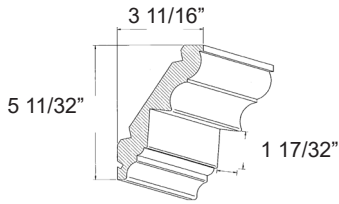

#1623 Crown

Available red oak, maple, cherry, and clear alder.

1 1/2" rope. 1 1/2" Dentil, or 1 1/2" Egg & Dart moulding can be used on this crown.

C1623-MLD-8	$912