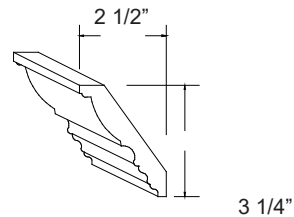

#30351 Crown

C30351-4	$241
C30351-8	$370