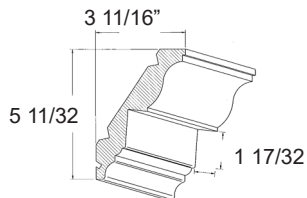

#1622 Crown

Available red oak, maple, cherry, and clear alder.
1 1/2" rope. 1 1/2" Dentil, or 1 1/2" Egg & Dart moulding can be used on this crown.

C1622-MLD-8 $912