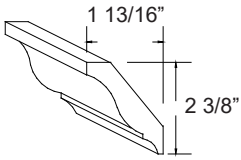

Large Crown Moulding

LC-MLD-4	$156
LC-MLD-8	$241
SC-MLD-10	$332