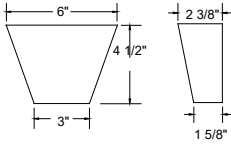

Keystone

Available in any size up to 8" wide.

Send drawing with dimensions if different than 6" wide.

KSTONE $276 each