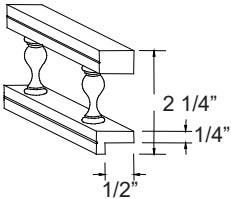

Spindle Rail Moulding

Available in red oak, cherry, and maple only

SR-MLD-4 $250
SR-MLD-8 $383