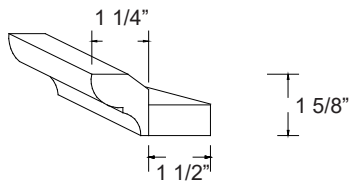

Small Crown Moulding

SC-MLD-4	$111
SC-MLD-8	$171
SC-MLD-10	$235

FASC-MLD-4	$114
FASC-MLD-8	$223
FASC-MLD-10	$301