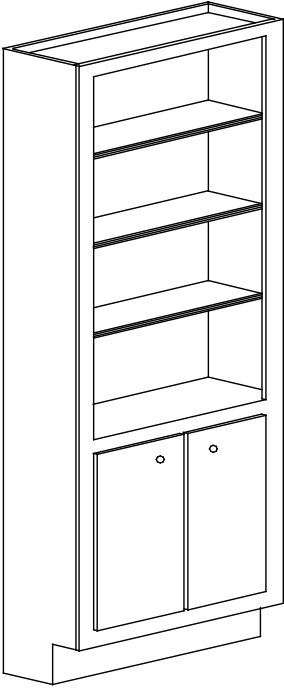

Bookcase Cabinet with Doors

Bookcase cabinets with doors are 12" or 24" deep.

Lower section will be 29 1/2" height unless specified otherwise specified, and has full height doors with one (1) adjustable shelf.

Top section includes three (3) adjustable shelves on 84" tall units and four (4) adjustable shelves on 96" tall units.