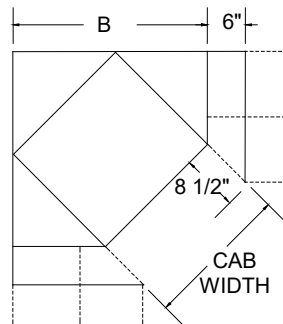

DIAGRAM B
(recessed installation)

NOTE: the oven cabinet must be pulled slightly from wall to maintain 6" modular difference from base and wall cabinets.