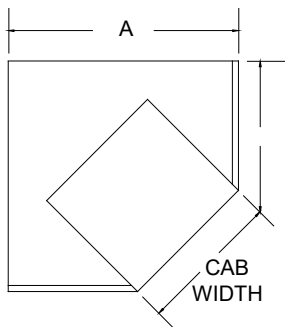

CLOSURE PANEL KIT-84	A-B	\$584
CLOSURE PANEL KIT-87	A-B	\$606
CLOSURE PANEL KIT-90	A-B	\$628
CLOSURE PANEL KIT-93	A-B	\$650
CLOSURE PANEL KIT-96	A-B	\$672

DIAGRAM A
(flush installation)

DIAGRAM B
(recessed installation)