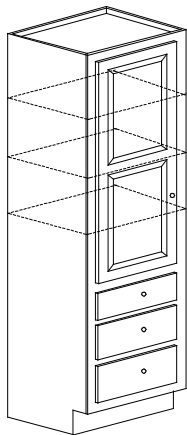

LTC 128424	L-R	$2215
LTC 158424	L-R	$2282
LTC 188424	L-R	$2351
LTC 218424	L-R	$2408
LTC 129624	L-R	$2535
LTC 159624	L-R	$2612
LTC 189624	L-R	$2691
LTC 219624	L-R	$2761