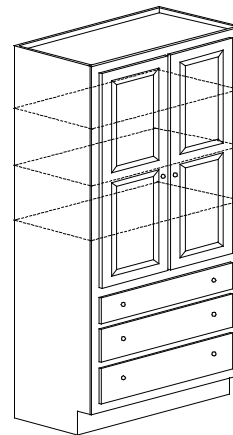

LTC 248424	$2853
LTC 278424	$3108
LTC 308424	$3360
LTC 338424	$3613
LTC 368424	$3856
LTC 249624	$3255
LTC 279624	$3548
LTC 309624	$3839
LTC 339624	$4130
LTC 369624	$4409

Bookcase Cabinet

Units are 12" or 24" deep and on a toe kick. Interior is finished to match exterior. Unit has 5 shelves.

NOTE: Frameless 39"-48" wide cabinets will have a 3/4" center partition.