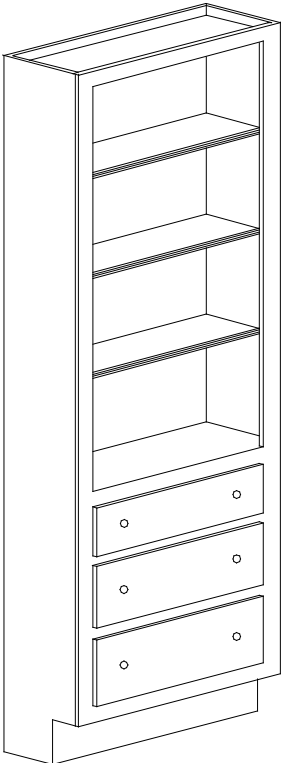

Bookcase Cabinet with Drawers

Bookcase cabinets with drawers are 12" or 24" deep. Lower section has three drawers.

Bottom section will be 29 1/2" height unless specified otherwise. Top section includes three (3) adjustable shelves on 84" tall units and four (4) adjustable shelves on 96" tall units.