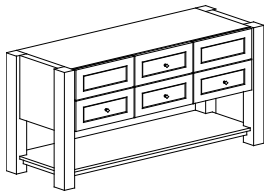

FDVBB-4DWRS 54 34.5-21	$3683	FDVBB-4DWRS 66 34.5-21	$3953
FDVBB-4DWRS 57 34.5-21	$3750	FDVBB-4DWRS 69 34.5-21	$4026
FDVBB-4DWRS 60 34.5-21	$3816	FDVBB-4DWRS 72 34.5-21	$4107
FDVBB-4DWRS 63 34.5-21	$3885