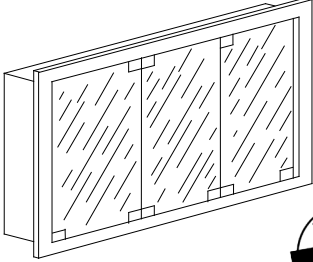

End doors are hinged to the inside, middle door hinged left.

Doors operate with touch latch. Units can be recessed or surface mounted.

	Box Size	
TVMC 3030	29" X 28 1/8"	\$1062
TVMC 3330	32" X 28 1/8"	\$1136
TVMC 3630	35" X 28 1/8"	\$1213
TVMC 3930	38" X 28 1/8"	\$1338
TVMC 4230	41" X 28 1/8"	\$1463
TVMC 4530	44" X 28 1/8"	\$1591
TVMC 4830	47" X 28 1/8"	\$1717