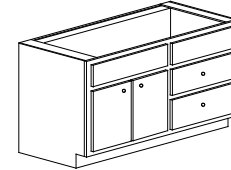

Right shown

VBB 48 COMBO 29.5	L-R	$1443

VBB 39 COMBO 31.5	L-R	$1241
VBB 42 COMBO 31.5	L-R	$1312
VBB 45 COMBO 31.5	L-R	$1338

VBB 48 COMBO 31.5	L-R	$1464

VBB 39 COMBO 34.5	L-R	$1260
VBB 42 COMBO 34.5	L-R	$1331
VBB 45 COMBO 34.5	L-R	$1358

VBB 48 COMBO 34.5	L-R	$1486

Units have two drawers and one false panel at top with door(s) one side and drawers other side below.
Drawer units will be 3" narrower than door opening unless specified.
Specify drawers right or left. 1 1/2" center mull.