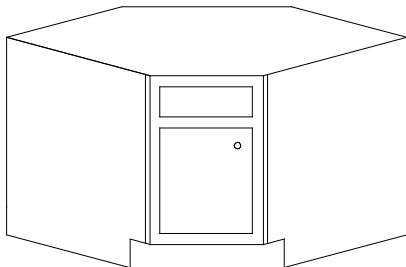

Vanity Bowl Base Corner Cabinet

VBBC 36 29.5	L-R	$1305
VBBC 36 31.5	L-R	$1325
VBBC 36 34.5	L-R	$1344