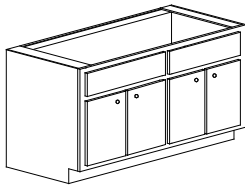

Dimensional Information - Standard

Dimensional information given is based on 1 1/2" rails, and 29 1/2", 31 1/2", and 34 1/2" height.

NOTE:

Cabinets 39" - 48" have 1 1/2" wide center mulls.

VBB2D	36
	39
	42
	45
	*48

A	B
15	7 1/2
16	8 1/2
19	8 1/2
16	11 1/2
19	11 1/2

*HAS 2 PAIR OF BUTT DOORS

Vanity Bowl Base Cabinets

VBB 18 29.5	L-R	\$655	VBB 18 31.5	L-R	\$702	VBB 18 34.5	L-R	\$749
VBB 21 29.5	L-R	\$678	VBB 21 31.5	L-R	\$726	VBB 21 34.5	L-R	\$773

VBB 48 29.5	\$1116	VBB 48 31.5	\$1240	VBB 48 34.5	\$1364
-------------	--------	-------------	--------	-------------	--------

Double Vanity Bowl Base Cabinets with Drawers

Vanity drawer base between two vanity bowl base cabinets, built as one unit using 1 1/2" mulls. Unless specified, hinging will be to exposed side of 60" wide cabinets. Opening sizes indicated.

Vanity Bowl Base Corner Cabinet

VBBC 36 29.5	L-R	\$1305
VBBC 36 31.5	L-R	\$1325
VBBC 36 34.5	L-R	\$1344

Furniture Vanity, 1 Bowl, with Doors

Sink base cabinet for single bowl with full height door/doors, (4) 3" square posts and shelf below at toe height (4-1/2" high). Cabinet box height will be 18" unless otherwise specified. Height comes standard at 34-1/2".