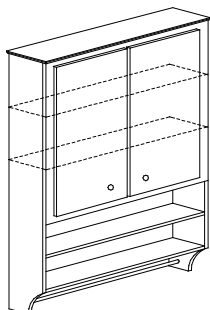

Bath Wall Cabinet with Towel Bar

Cabinet section is 30" high, 8" deep, with two adjustable shelves inside upper cabinet.

One adjustable shelf, one fixed shelf, and a towel bar provided below upper cabinet.

3/4" solid top with type H-2 nosing and 3/4" overhang. Sides extended down to 48" overall height. (48 3/4" including top).

BWTB 2748	$1133
BWTB 3048	$1159
BWTB 3348	$1190
BWTB 3648	$1218

Doors and drawer fronts are priced separately.
See section E for details.