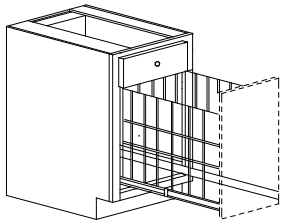

Hampers

Rev-A-Shelf hampers. All hampers come with door mounted to the unit.

	Fits in:	Notes	
HRV-1215-S	VB-15	wire w/ cloth liner	$751
HRV-1220-S	VBX-15	wire w/ cloth liner	$751
HRV-1515-S	VB-18	wire w/cloth liner	$793
HRV-1520-S	VBX-18	wire w/ cloth liner	$793
HRV-1520-CR	VBX-18	wire w/ cloth liner	$876