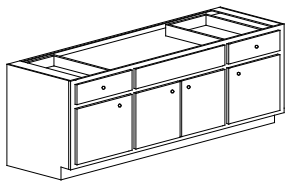

VBB 48 29.5	\$1116	VBB 48 31.5	\$1240	VBB 48 34.5	\$1364
-------------	--------	-------------	--------	-------------	--------

Double Vanity Bowl Base Cabinets with Drawers

Vanity drawer base between two vanity bowl base cabinets, built as one unit using 1 1/2" mulls. Unless specified, hinging will be to exposed side of 60" wide cabinets. Opening sizes indicated.

	Opening Size	
DVBB 60 34.5	19 1/2-15-191/2	\$2301
DVBB 66 34.5	22 1/2-15-221/2	\$2339
DVBB 69 34.5	25 1/2-12-251/2	\$2381
DVBB 72 34.5	25 1/2-15-251/2	\$2433

Vanity Bowl Base Cabinets with Drawers

Units have two drawers and one false panel with two doors below.
36" unit has butt doors. 39" - 45" have a 1 1/2" center mull.

VBB 2D 48 29.5	\$1461	VBB 2D 38 31.5	\$1483	VBB 2D 48 34.5	\$1505
----------------	--------	----------------	--------	----------------	--------

Units have two drawers and one false panel. Center section has butt doors and 1 1/2" mulls.
Unless specified otherwise, hinging of end doors will be to exposed side of cabinet.