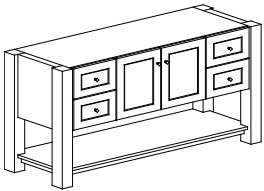

Furniture Vanity, 1 Bowl, with Doors and Drawers

Sink base cabinet for single bowl with door/doors in center section and (4) drawers (two on each end), (4) 3" square posts and shelf below at toe height (4-1/2" high). Cabinet box height will be 18" unless otherwise specified. Height comes standard at 34-1/2".