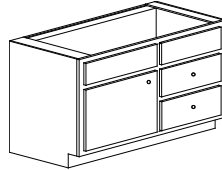

Right shown

VBB 39 COMBO 29.5	L-R	$1223
VBB 42 COMBO 29.5	L-R	$1292
VBB 45 COMBO 29.5	L-R	$1318