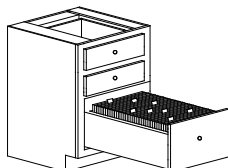

Tilt Down Hamper

Plywood hamper attached to door and hinged at bottom, tilts down. May be attached to any VBX cabinet 12" - 21" wide.

TDH	\$636
-----	-------

File Drawer Cabinet

Cabinet is 21" deep with two shallow top drawers. Bottom drawer has hanging file system.
Inside clearance from bottom of drawer to bottom of cross rail is 11 1/2".
24" wide cabinet will have a vertical partition in file drawer.