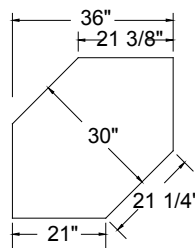

Vanity Bowl Base Corner Cabinet

VBBC 36 29.5	L-R	$1305
VBBC 36 31.5	L-R	$1325
VBBC 36 34.5	L-R	$1344