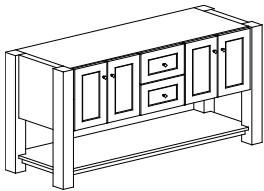

Furniture Vanity, 2 Bowl, with Doors and Drawers

Sink base cabinet for double bowls with (2) drawers in center and door/doors on each end, (4) 3" square posts and shelf below at toe height (4-1/2" high). Cabinet box height will be 18" unless otherwise specified. Height comes standard at 34-1/2".

FDVBB-DRSDWRS 54 34.5-21	$3683	FDVBB-DRSDWRS 66 34.5-21	$3953
FDVBB-DRSDWRS 57 34.5-21	$3750	FDVBB-DRSDWRS 69 34.5-21	$4026
FDVBB-DRSDWRS 60 34.5-21	$3816	FDVBB-DRSDWRS 72 34.5-21	$4107
FDVBB-DRSDWRS 63 34.5-21	$3885		

Furniture Vanity, 2 Bowl, with Doors and Drawers

Sink base cabinet for double bowls with (2) drawers in center and false panel with drawer below on each end, (4) 3" square posts and shelf below at toe height (4-1/2" high). Cabinet box height will be 18" unless otherwise specified. Height comes standard at 34-1/2".