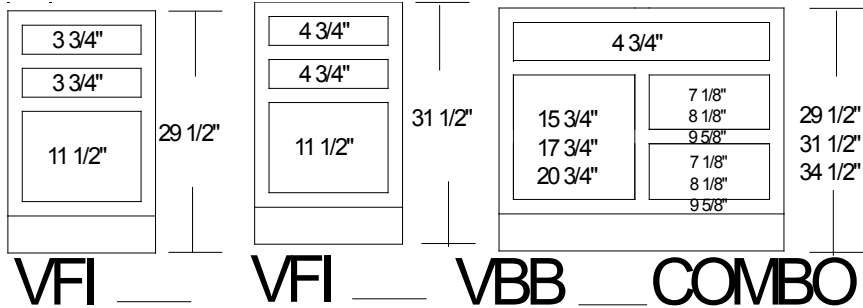

Items Only Available in Hampshire Custom line

Bath Wall Cabinet with Towel Bar	L-13
Tri-View Medicine Cabinet	L-13

Dimensional Information - Vanity Cabinets

21" deep vanity cabinets are available 29 1/2", 31 1/2", or 34 1/2" high.

Height of vanities must be specified.

Standard vanity cabinets are 21" deep.

VB and VDB cabinets have drawers.

VB and VBB cabinets do not have a shelf

VBX cabinets have one full depth adjustable shelf.

VBB cabinets have false panel(s) in lieu of drawer(s). Some VBB cabinets may also have drawers.

Dimensional Information - Standard

Dimensional information given is based on 1 1/2" rails, and 29 1/2", 31 1/2", and 34 1/2" height.

NOTE:

Cabinets 39" - 48" have 1 1/2" wide center mulls.

VBB2D	36
	39
	42
	45
	*48

VBB 48 29.5	\$1116	VBB 48 31.5	\$1240	VBB 48 34.5	\$1364
-------------	--------	-------------	--------	-------------	--------

Double Vanity Bowl Base Cabinets with Drawers

Vanity drawer base between two vanity bowl base cabinets, built as one unit using 1 1/2" mulls. Unless specified, hinging will be to exposed side of 60" wide cabinets. Opening sizes indicated.