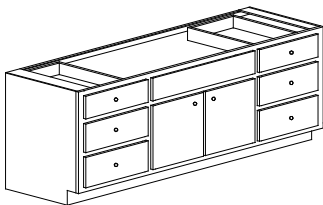

Units have six drawers and one false panel. Center section has butt doors and 1 1/2" mulls.

Opening Size			Opening Size			Opening Size		
V 6D 48 29.5	9-24-9	$2402	V 6D 48 31.5	9-24-9	$2438	V 6D 48 34.5	9-24-9	$2474
V 6D 51 29.5	9-27-9	$2417	V 6D 51 31.5	9-27-9	$2453	V 6D 51 34.5	9-27-9	$2489
V 6D 54 29.5	12-24-12	$2513	V 6D 54 31.5	12-24-12	$2550	V 6D 54 34.5	12-24-12	$2588
V 6D 57 29.5	12-27-12	$2528	V 6D 57 31.5	12-27-12	$2566	V 6D 57 34.5	12-27-12	$2604
V 6D 60 29.5	12-30-12	$2539	V 6D 60 31.5	12-30-12	$2577	V 6D 60 34.5	12-30-12	$2615
V 6D 63 29.5	12-33-12	$2561	V 6D 63 31.5	12-33-12	$2599	V 6D 63 34.5	12-33-12	$2638
V 6D 66 29.5	15-30-15	$2642	V 6D 66 31.5	15-30-15	$2682	V 6D 66 34.5	15-30-15	$2721
V 6D 69 29.5	15-33-15	$2662	V 6D 69 31.5	15-33-15	$2702	V 6D 69 34.5	15-33-15	$2742
V 6D 72 29.5	15-36-15	$2708	V 6D 72 31.5	15-36-15	$2748	V 6D 72 34.5	15-36-15	$2789