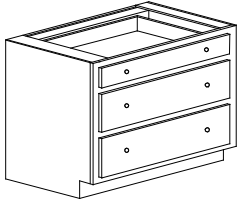

VDB 27 29.5	$1224	VDB 27 31.5	$1269	VDB 27 34.5	$1315
VDB 30 29.5	$1282	VDB 30 31.5	$1329	VDB 30 34.5	$1376
VDB 33 29.5	$1340	VDB 33 31.5	$1389	VDB 33 34.5	$1438
VDB 36 29.5	$1396	VDB 36 31.5	$1446	VDB 36 34.5	$1498

Vanity Fronts

Includes floor and supports, shipped loose.

NOTE: All vanity fronts have standard stiles.