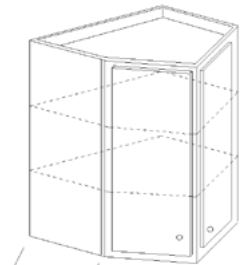

12"  
WDA 2430-12 shown

WDA-2430-12	\$1731
WDA-2436-12	\$1934
WDA-2442-12	\$2152

Top view

**Microwave Cabinet - 12" Depth**

Cabinet is manufactured with flush ends.

Standard Microwave open-  
ing 24" x 18 3/4"