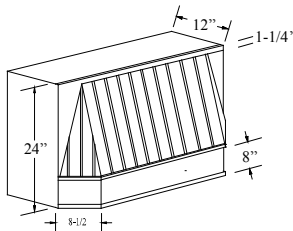

Wood Hood - Beaded

18" deep hood comes with two 6" clipped corners, G-022 beaded front and sides with 2" on center spacing as shown. You must indicate if ends need to be finished.