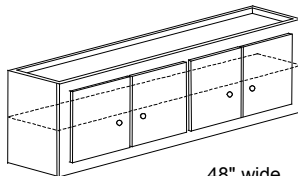

48" wide

W 4821-12	$920

W 4824-12	$1017

W 4827-12	$1113

Doors and drawer fronts are priced separately.
See section E for details.