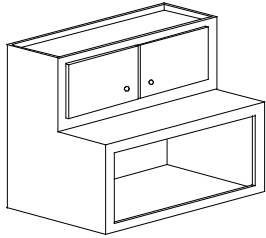

Microwave Cabinet - 12" Depth

Cabinet is manufactured with flush ends.

MOC 273621-12	$1406	MOC 303621-12	$1521
MOC 274221-12	$1757	MOC 304221-12	$1903
MOC 274821-12	$1875	MOC 304821-12	$2030

Curved Wall Corner Cabinet - 12" Depth

Cabinet will be manufactured with 3/4" thick solid stock and a finished interior.

Shelves are adjustable and 3/4" thick.

No door on this cabinet.