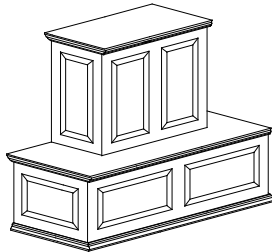

Boxed hood with cover moulding applied to the 3/4" plywood front. 3/4" thick x 6" deep shelf edged with COVER-MLD. 3 WSB 5" x 5" Type B small shelf brackets under shelf.

NOTE: non-operable doors or wainscoting in lieu of molding, send drawing for quote.

WH-BS-3630	$2904	WH-BS-4830	$3340	WH-BS-6030	$3891	WH-BS-7230	$4475
WH-BS-3636	$3036	WH-BS-4836	$3491	WH-BS-6036	$4015	WH-BS-7236	$4617
WH-BS-3642	$3168	WH-BS-4842	$3643	WH-BS-6042	$4190	WH-BS-7242	$4820

Wood Hood - Double Boxed

Lower section boxed with flush top and LC-MLD applied top and bottom, increasing width 3 5/8". Depth will increase 1 13/16". Bottom 15" high, 18" deep. Top section boxed with LC-MLD top. Top 12" deep. Two panels front and one panel each side on both top and bottom sections.

Specify WH-DB - specify size including depth.

WH-DB-3636	$7936	WH-DB-4836	$8303	WH-DB-6036	$8672
WH-DB-3639	$8119	WH-DB-4839	$8488	WH-DB-6039	$8857
WH-DB-3642	$8303	WH-DB-4842	$8672	WH-DB-6042	$9041