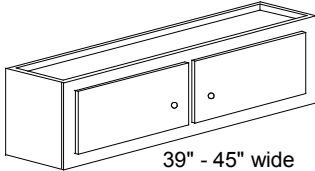

39" - 45" wide

NOTE: Frameless 39"-48" wide cabinets will have a 3/4" center partition.

W 3912-12	$623
W 4212-12	$633
W 4512-12	$643

W 3915-12	$632
W 4215-12	$647
W 4515-12	$655