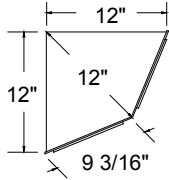

WEA cabinet has angled front and side.

Angle (67 1/2°) batched BEA 24.

MD option is not available on WEA Cabinet.

WEA 1227-12	$888
WEA 1230-12	$888
WEA 1233-12	$1123
WEA 1236-12	$1123
WEA 1239-12	$1200
WEA 1242-12	$1200