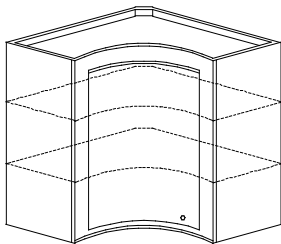

Curved Wall Corner Cabinet - 12" Depth

Please call factory for availability and pricing.