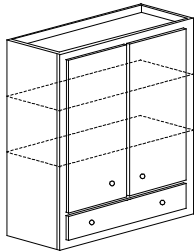

W2430-12-D-36 shown

36" Height		39" Height		42" Height			
W2430-12-D-36	$1309	W2433-12-D-39	$1347	W2436-12-D-42	$1385		
W2730-12-D-36	$1332	W2733-12-D-39	$1371	W2736-12-D-42	$1410		
W3030-12-D-36	$1386	W3033-12-D-39	$1435	W3036-12-D-42	$1484		
W3330-12-D-36	$1427	W3333-12-D-39	$1479	W3336-12-D-42	$1531		
W3630-12-D-36	$1475	W3633-12-D-39	$1532	W3636-12-D-42	$1589		
45" Height		48" Height		51" Height		54" Height	
W2439-12-D-45	$1468	W2442-12-D-48	$1505	W2445-12-D-51	$1656	W2448-12-D-54	$1806
W2739-12-D-45	$1487	W2742-12-D-48	$1526	W2745-12-D-51	$1679	W2748-12-D-54	$1831
W3039-12-D-45	$1585	W3042-12-D-48	$1634	W3045-12-D-51	$1797	W3048-12-D-54	$1961
W3339-12-D-45	$1638	W3342-12-D-48	$1690	W3345-12-D-51	$1859	W3348-12-D-54	$2028
W3639-12-D-45	$1704	W3642-12-D-48	$1762	W3645-12-D-51	$1938	W3648-12-D-54	$2114