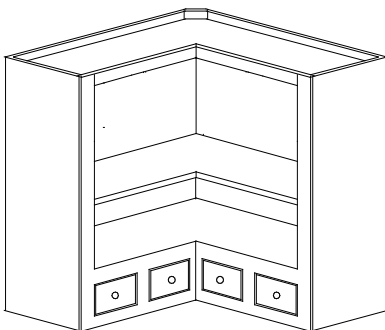

WSC 2427-12	$1783
WSC 2430-12	$1875
WSC 2433-12	$1984
WSC 2436-12	$2070
WSC 2439-12	$2185
WSC 2442-12	$2300