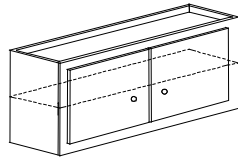

24" - 36" wide

W 2421-12	$668
W 2721-12	$686
W 3021-12	$711
W 3321-12	$744
W 3621-12	$774

W 2424-12	$706
W 2724-12	$725
W 3024-12	$760
W 3324-12	$795
W 3624-12	$832

W 2427-12	$744
W 2727-12	$765
W 3027-12	$809
W 3327-12	$847
W 3627-12	$889

NOTE: Frameless 39"-48" wide cabinets will have a 3/4" center partition.