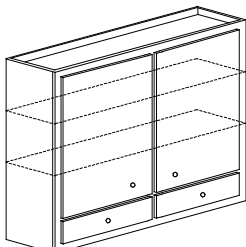

48" wide cabinets will have double butt doors

W3930-12-D-36 shown

36" Height		39" Height		42" Height			
W3930-12-D-36	$1751	W3933-12-D-39	$1813	W3936-12-D-42	$1873		
W4230-12-D-36	$1800	W4233-12-D-39	$1865	W4236-12-D-42	$1929		
W4530-12-D-36	$1849	W4533-12-D-39	$1919	W4536-12-D-42	$1989		
W4830-12-D-36	$2266	W4833-12-D-39	$2362	W4836-12-D-42	$2459		
45" Height		48" Height		51" Height		54" Height	
W3939-12-D-45	$1996	W3942-12-D-48	$2058	W3945-12-D-51	$2264	W3948-12-D-54	$2470
W4239-12-D-45	$2062	W4242-12-D-48	$2126	W4245-12-D-51	$2339	W4248-12-D-54	$2551
W4539-12-D-45	$2128	W4542-12-D-48	$2198	W4545-12-D-51	$2418	W4548-12-D-54	$2638
W4839-12-D-45	$2658	W4842-12-D-48	$2754	W4845-12-D-51	$3029	W4848-12-D-54	$3305

Doors and drawer fronts are priced separately.
See section E for details.