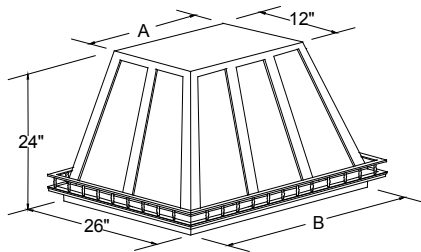

Microwave Cabinets - 12" Depth

Specify width and height of microwave cutout. Maximum opening width on Framed cabinetry is 2 1/4" less than overall cabinet width. The maximum opening width on Frameless cabinetry is 1 1/2" less than overall cabinet width.

Microwave section does not have a finished interior.

If microwave portion of cabinet needs to have a finished interior
Specify MICRO FI.....$171

MOC 273621	$1147	MOC 303621	$1229
MOC 274221	$1484	MOC 304221	$1565
MOC 274821	$1593	MOC 304821	$1675

Wall cabinet with a microwave opening and a 3/4" projecting shelf 21" deep.

Finished interior on microwave section.

Standard Microwave opening 24" x 18 3/4"	Standard Microwave opening 27" x 18 3/4"
MOC 273612 S $1147	MOC 303612 S $1229
MOC 274212 S $1484	MOC 304212 S $1565
MOC 274812 S $1593	MOC 304812 S $1675

Wood Hoods

No metal liners, lights, controls, or power units furnished.
Removable floor 4" up from bottom on all hoods unless specified otherwise.
Sizes shown do not include moulding.

WH 30	$2504
WH 36	$2640
WH 42	$2772
WH 48	$2904
WH 54	$3036
WH 60	$3168

WHI 30 (A-16, B-30)	$4098
WHI 36 (A-22, B-36)	$4250
WHI 42 (A-28, B-42)	$4402
WHI 48 (A-34, B-48)	$4554
WHI 54 (A-40, B-54)	$4705
WHI 60 (A-46, B-60)	$4857

Wood Hood - Beaded

18" deep hood comes with two 6" clipped corners, G-022 beaded front and sides with 2" on center spacing as shown. You must indicate if ends need to be finished.

WH-B 3024	$2508	WH-B 3036	$2904
WH-B 3324	$2640	WH-B 3336	$3036
WH-B 3624	$2772	WH-B 3636	$3168
WH-B 3924	$2904	WH-B 3936	$3300
WH-B 4224	$3036	WH-B 4236	$3432
WH-B 4524	$3168	WH-B 4536	$3564
WH-B 4824	$3300	WH-B 4836	$3696

Doors and drawer fronts are priced separately.
See section E for details.