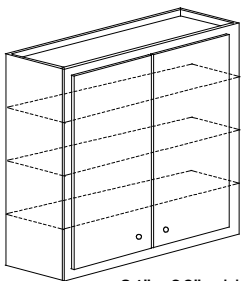

42" High Wall Units

W 2442-12	$977
W 2742-12	$998
W 3042-12	$1106
W 3342-12	$1162
W 3642-12	$1234

24" - 36" wide

45" High Wall Units

W 2445-12	$1075
W 2745-12	$1098
W 3045-12	$1217
W 3345-12	$1278
W 3645-12	$1358

48" High Wall Units

W 2448-12	$1173
W 2748-12	$1198
W 3048-12	$1327
W 3348-12	$1395
W 3648-12	$1481