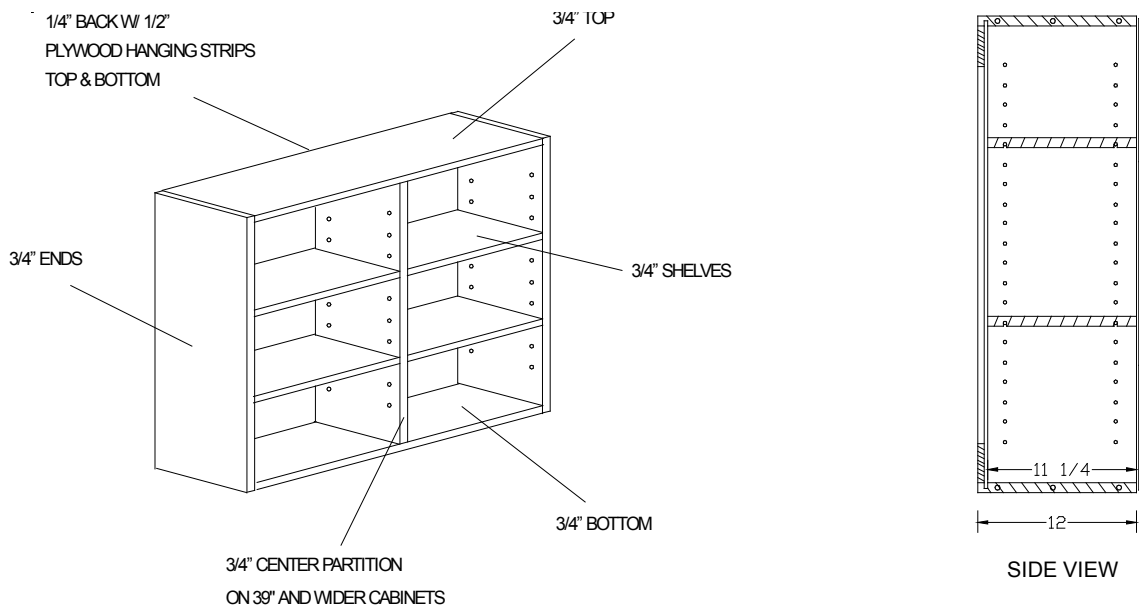

Dimensional Information - Frameless Wall Cabinets

Dimensional information given is based on 3/4" thick ends.