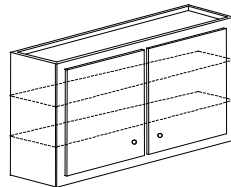

39" - 45" wide

W 3930-12	$987
W 4230-12	$1036
W 4530-12	$1085

W 3933-12	$1049
W 4233-12	$1101
W 4533-12	$1155

W 3936-12	$1109
W 4236-12	$1165
W 4536-12	$1225