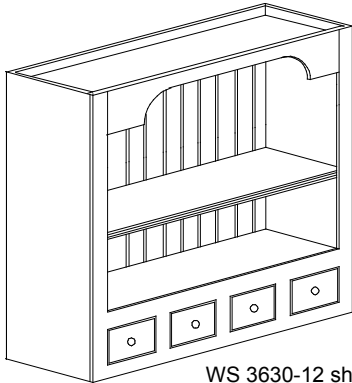

Custom Wall Spice Cabinet - 12" Depth

WS 3630-12 shown

Cabinet is 12" deep with Type B valance, beaded back, and finished interior. Spice drawers are inset with square edges.

30" high cabinets have 1 adjustable shelf.

36" and 42" cabinets have 2 adjustable shelves.

Adjustable shelves have a DEC EDGE 2, or DEC EDGE 1 when using DF-3 on cabinet doors, unless specified otherwise.

Drawer openings will be 4 1/2" high when using framed cabinetry.

Frameless cabinetry will have 5 1/4" high openings.

WS 1530-12	2 drawers	$1373	WS 1536-12	2 drawers	$1717	WS 1542-12	2 drawers	$1854
WS 1830-12	2 drawers	$1398	WS 1836-12	2 drawers	$1747	WS 1842-12	2 drawers	$1887
WS 2130-12	2 drawers	$1431	WS 2136-12	2 drawers	$1790	WS 2142-12	2 drawers	$1932
WS 2430-12	3 drawers	$1610	WS 2436-12	3 drawers	$2014	WS 2442-12	3 drawers	$2174
WS 2730-12	3 drawers	$1857	WS 2736-12	3 drawers	$2322	WS 2742-12	3 drawers	$2506
WS 3030-12	3 drawers	$1898	WS 3036-12	3 drawers	$2372	WS 3042-12	3 drawers	$2562
WS 3330-12	4 drawers	$1998	WS 3336-12	4 drawers	$2498	WS 3342-12	4 drawers	$2697
WS 3630-12	4 drawers	$2049	WS 3636-12	4 drawers	$2560	WS 3642-12	4 drawers	$2766
WS 3930-12	5 drawers	$2372	WS 3936-12	5 drawers	$2966	WS 3942-12	5 drawers	$3202
WS 4230-12	5 drawers	$2422	WS 4236-12	5 drawers	$3027	WS 4242-12	5 drawers	$3270

Custom Wall Spice Corner Cabinet - 12" Depth

Cabinet is 12" deep with Type B valance, beaded back, and finished interior.

Cabinets up to 30" high have 1 adjustable shelf.

Cabinets 33" high and taller have 2 adjustable shelves. Adjustable shelves have a DEC EDGE 2, or DEC EDGE 1 when using DF-3 on cabinet doors, unless specified otherwise.

Drawer openings will be 4 1/2" high when using framed cabinetry.

Frameless cabinetry will have 5 1/4" high openings.