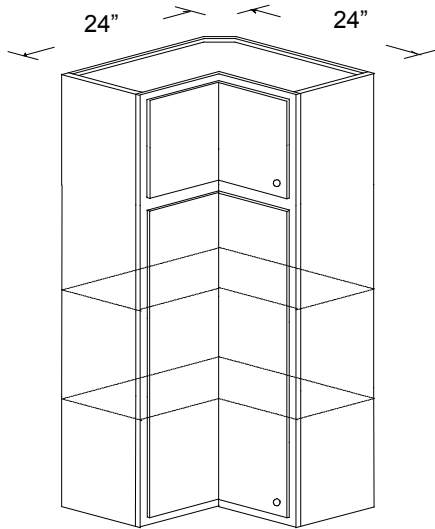

2 Door High Corner Wall Cabinets - 12" depth, 42" to 60" Overall Height

With Floor between Upper and Lower doors

The top opening height is 12" for framed cabinets, and 13 1/2" for frameless cabinets. To order the top opening with a different height, please specify "facing change" and add $123 to the cabinet price.

For a finished interior in smaller section, add 10%. For a finished interior in larger section, add 15%.