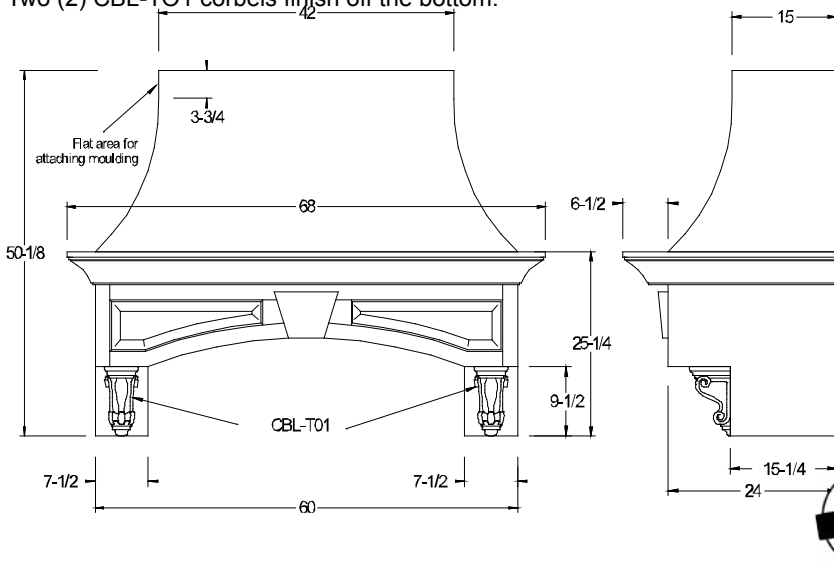

Wood Hood - Coved

Coved top section with flat area at top to apply moulding.
P-1460-MLD forms mantel below coved section. Flush finished sides. Door style arch valance below mantel with Keystone applied.
Two (2) CBL-TO1 corbels finish off the bottom.