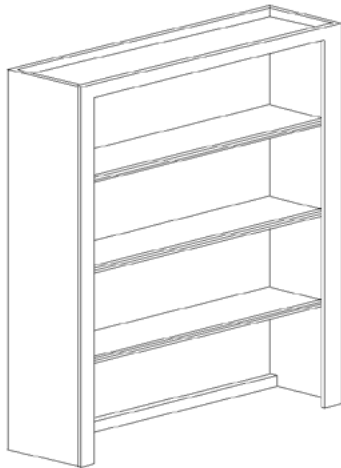

Items on this page are available in the Hampshire Custom line only.

Custom Bookcase Wall Cabinets - 12" Depth

Cabinet is designed without a bottom to allow for installation on counter top. Interior will be finished to match exterior. Standard depth is 12". Bookcase wall cabinets (BCW) are available in any size up to 60" x 60"

Shelves are adjustable 3/4" thick solid wood with reeded detail DEC EDGE 2, or DEC EDGE 1 when using DF-3 on cabinet doors, unless specified.

For units taller than 60" see section H.

All BCW cabinets are priced $0.79 per sq. inch.

To add a bottom to any BCW
specify BCW-BOTTOM $250

BCW cabinets wider than 48" will have a partition
specify CM/FTP $243