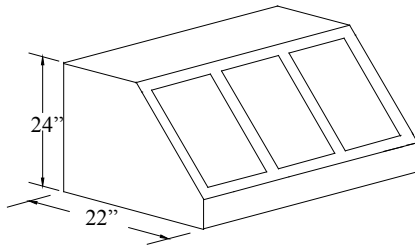

WH 30	$2504
WH 36	$2640
WH 42	$2772
WH 48	$2904
WH 54	$3036
WH 60	$3168