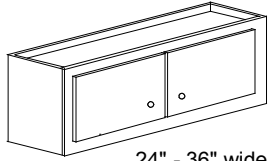

12" and 15" High Wall Units - 12" Depth

24" - 36" wide

12" High Wall Units

W 2412-12	$503
W 2712-12	$528
W 3012-12	$556
W 3312-12	$581
W 3612-12	$611

15" High Wall Units

W 2415-12	$514
W 2715-12	$538
W 3015-12	$560
W 3315-12	$597
W 3615-12	$623