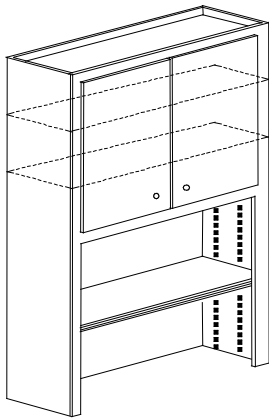

Bookcase Cabinets with Doors - 12" Depth

2 adjustable shelves are provided for 30" - 36" upper cabinets.
3 adjustable shelves are provided for taller upper cabinets.

30" upper cabinet

BCWD 1248-12	L-R	$954
BCWD 1548-12	L-R	$1033
BCWD 1848-12	L-R	$1110
BCWD 2148-12	L-R	$1193

33" upper cabinet

BCWD 1251-12	L-R	$1037
BCWD 1551-12	L-R	$1117
BCWD 1851-12	L-R	$1201
BCWD 2151-12	L-R	$1290

36" upper cabinet

BCWD 1254-12	L-R	$1120
BCWD 1554-12	L-R	$1201
BCWD 1854-12	L-R	$1291
BCWD 2154-12	L-R	$1387

39" upper cabinet

BCWD 1257-12	L-R	$1148
BCWD 1557-12	L-R	$1229
BCWD 1857-12	L-R	$1322
BCWD 2157-12	L-R	$1419

42" upper cabinet

BCWD 1260-12	L-R	$1176
BCWD 1560-12	L-R	$1256
BCWD 1860-12	L-R	$1352
BCWD 2160-12	L-R	$1450

48" wide cabinets will have double butt doors.

BCWD 2448-12 shown

30" upper cabinet

BCWD 2448-12	$1361
BCWD 2748-12	$1467
BCWD 3048-12	$1561
BCWD 3348-12	$1616
BCWD 3648-12	$1697
BCWD 3948-12	$1757
BCWD 4248-12	$1838
BCWD 4548-12	$1894
BCWD 4848-12	$2045

33" upper cabinet

BCWD 2451-12	$1487
BCWD 2751-12	$1564
BCWD 3051-12	$1684
BCWD 3351-12	$1745
BCWD 3651-12	$1835
BCWD 3951-12	$1897
BCWD 4251-12	$1991
BCWD 4551-12	$2052
BCWD 4851-12	$2213

36" upper cabinet

BCWD 2454-12	$1613
BCWD 2754-12	$1660
BCWD 3054-12	$1806
BCWD 3354-12	$1873
BCWD 3654-12	$1973
BCWD 3954-12	$2037
BCWD 4254-12	$2143
BCWD 4554-12	$2209
BCWD 4854-12	$2380

39" upper cabinet

BCWD 2457-12	$1656
BCWD 2757-12	$1693
BCWD 3057-12	$1847
BCWD 3357-12	$1917
BCWD 3657-12	$2020
BCWD 3957-12	$2084
BCWD 4257-12	$2191
BCWD 4557-12	$2263
BCWD 4857-12	$2437

42" upper cabinet

BCWD 2460-12	$1698
BCWD 2760-12	$1725
BCWD 3060-12	$1887
BCWD 3360-12	$1960
BCWD 3660-12	$2066
BCWD 3960-12	$2131
BCWD 4260-12	$2239
BCWD 4560-12	$2316
BCWD 4860-12	$2493