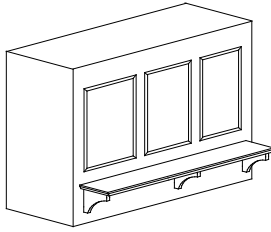

Wood Hoods, cont.

No metal liners, lights, controls, or power units furnished.
Removable floor 4" up from bottom on all hoods unless specified otherwise.
Sizes shown do not include moulding.

Boxed Hood with Shelf