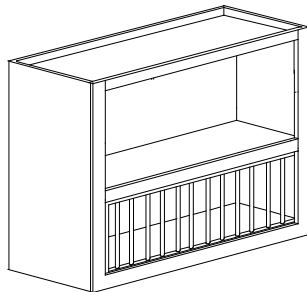

Accommodates plates up to 12" diameter. Cabinet is 12" deep with finished interior and plate rack in lower section. Plate support assembly is 13 3/4" high, and is removable. 1 3/4" between spindles.

**Wall Plate racks 42" and taller come with one additional shelf.**