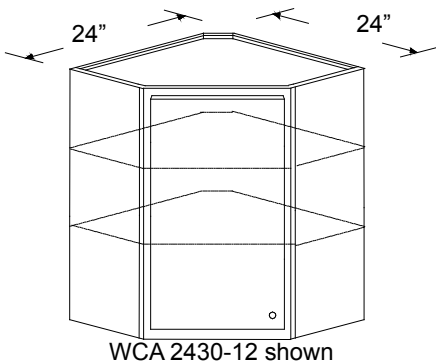

Wall Corner Angle Cabinet, 12" depth

Wall corner cabinets use 24" of wall space.

NOTE: Framed WCA cabinets come with pre fit and finished bottom, shipped loose.

NOTE: Stiles on Framed WCA cabinets are 1 1/2" wide.