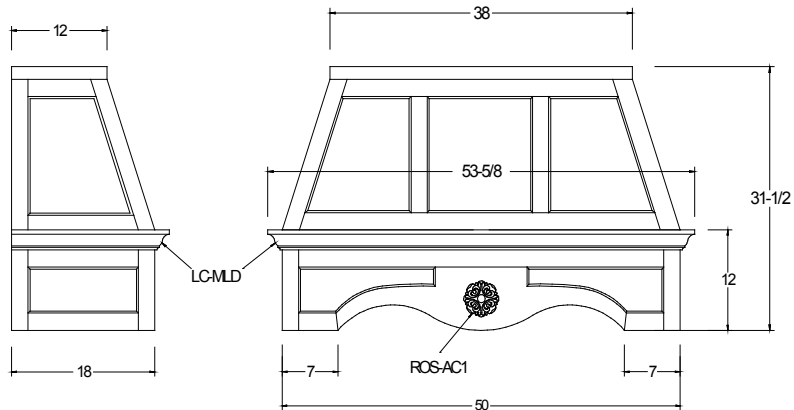

WH-SCA - 4832	$6854	WH-SCA - 4844	$7644
WH-SCA - 5432	$7117	WH-SCA - 5444	$7908
WH-SCA - 6032	$7381	WH-SCA - 6044	$8172