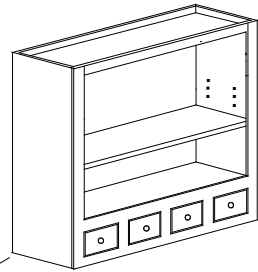

Stonebridge Wall Spice Cabinet - 12" Depth

WS 3630-12 shown

Cabinet is 12" deep with finished interior. Spice drawers are inset with square edges.

30" high cabinets have 1 adjustable shelf.
36" and 42" cabinets have 2 adjustable shelves.

Drawer openings will be 4 1/2" high when using framed cabinetry.
Frameless cabinetry will have 5 1/4" high openings.

WS 1530-12	2 drawers	$810	WS 1536-12	2 drawers	$850	WS 1542-12	2 drawers	$910
WS 1830-12	2 drawers	$835	WS 1836-12	2 drawers	$875	WS 1842-12	2 drawers	$950
WS 2130-12	2 drawers	$865	WS 2136-12	2 drawers	$1000	WS 2142-12	2 drawers	$1000
WS 2430-12	3 drawers	$1000	WS 2436-12	3 drawers	$1075	WS 2442-12	3 drawers	$1200
WS 2730-12	3 drawers	$1020	WS 2736-12	3 drawers	$1100	WS 2742-12	3 drawers	$1225
WS 3030-12	3 drawers	$1075	WS 3036-12	3 drawers	$1175	WS 3042-12	3 drawers	$1325
WS 3330-12	4 drawers	$1185	WS 3336-12	4 drawers	$1300	WS 3342-12	4 drawers	$1450
WS 3630-12	4 drawers	$1235	WS 3636-12	4 drawers	$1350	WS 3642-12	4 drawers	$1550
WS 3930-12	5 drawers	$1350	WS 3936-12	5 drawers	$1500	WS 3942-12	5 drawers	$1650
WS 4230-12	5 drawers	$1400	WS 4236-12	5 drawers	$1550	WS 4242-12	5 drawers	$1725

Stonebridge Wall Spice Corner Cabinet

Cabinets up to 30" high have 1 adjustable shelf.
Cabinets 33" high and taller have 2 adjustable shelves.

Drawer openings will be 4 1/2" high when using framed cabinetry.
Frameless cabinetry will have 5 1/4" high openings.