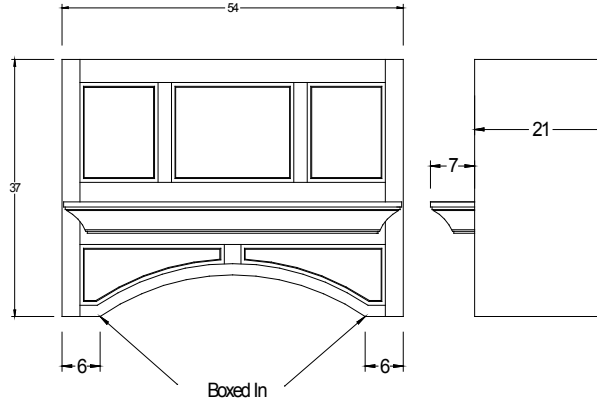

Wood Hoods, cont.

No metal liners, lights, controls, or power units furnished.
Removable floor 4" up from bottom on all hoods unless specified otherwise.
Sizes shown do not include moulding.

Wood Hood - Arched

Three (3) integral panels in top section.
Door style arch valance in lower section.
Mantel made from P-1460 moulding. Finished sides.

WH-ARCH - 4837	$7644	WH-ARCH - 4849	$8435
WH-ARCH - 5437	$7908	WH-ARCH - 5449	$8699
WH-ARCH - 6037	$8172	WH-ARCH - 6049	$8962

Wood Hood - Scalloped

Three (3) integral panels on front of top, sloped section, with one (1) integral panel on each side.
LC-MLD applied at middle. ROS-AC1 onlay applied to lower door style arch.
One (1) integral panel on each side of lower section.