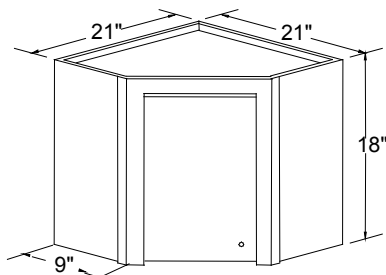

Corner Appliance Garage, 9" Depth

Door is held up 1/4" from the bottom of the cabinet.

CAP 2118-9 L shown

CAP 2118-9	L-R	$577
CAP 2418-9	L-R	$655

Tambour section only		
CAP 2418T-12		$753

Wood Revolving Shelf

For wall corner angle cabinets, revolving shelf constructed of 5/8" plywood and has a wolid wood band with a 1" high edge. The shelf rotates on a ball bearing mechanism attached to a shelf.

WRS	$362