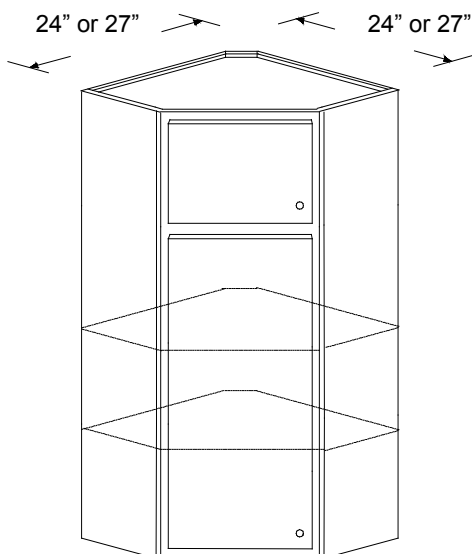

2 Door High Wall Corner Angle Cabinet, 12" & 15" depth

With Floor between Upper and Lower doors

Wall corner cabinets use 24" or 27" of wall space. When ordering 27" of wall space, the depth of the cabinet will be 15".

The top opening height is 12" for framed cabinets, and 13 1/2" for frameless cabinets. To order the top opening with a different height, please specify "facing change" and add $123 to the cabinet price.

For a finished interior in smaller section, add 10%. For a finished interior in larger section, add 15%.

NOTE:Framed WCA cabinets come with pre fit and finished bottom, shipped loose.