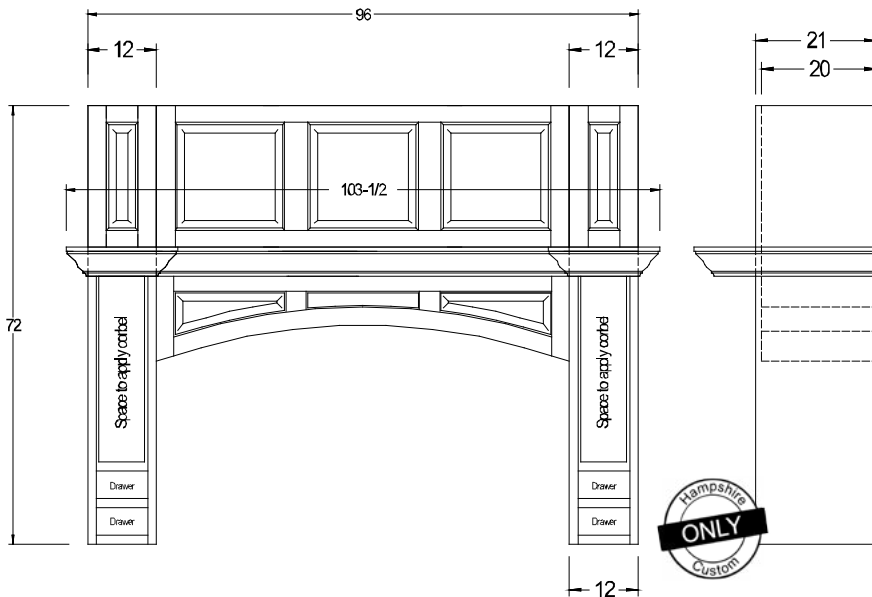

Wood Hood - Arched with Drawers

Four (4) drawers at bottom with space to mount corbels above.
Five (5) integral panels in upper section above mantle made from WM-46-MLD. Flush finished sides.
Door style arch valance below mantle.