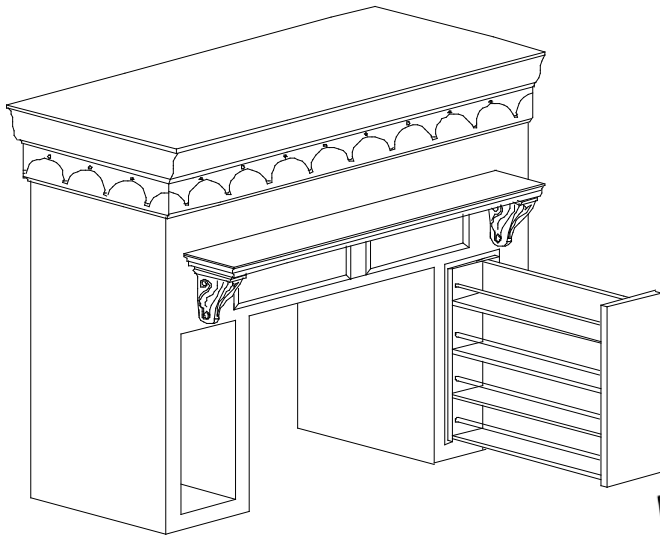

Wood Hoods

No metal liners, lights, controls, or power units furnished.
Removable floor 4" up from bottom on all hoods unless specified otherwise.
Sizes shown do not include moulding.

Large Mantel Hood

Top moulding is MLD-NA5 with WM-48 crown increasing width 7 3/4". Small cover moulding is applied below mantle.
Depth, with moulding at top, is 3 7/8". 5 1/2" deep mantle with plate groove has MLD-PO3 moulding with 2 CBL-LN1 corbels underneath.
2 pull out spice racks are installed on each end with Accuride tracks. No back in lower section. Flush finished sides.