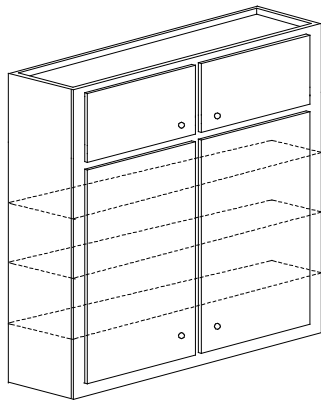

42" High 2-Door High Wall Units

W 2442-12-2DRH	$1237
W 2742-12-2DRH	$1263
W 3042-12-2DRH	$1390
W 3342-12-2DRH	$1456
W 3642-12-2DRH	$1540
W 3942-12-2DRH	$1611
W 4242-12-2DRH	$1693
W 4542-12-2DRH	$1776
W 4842-12-2DRH	$2089

48" High 2 Door High Wall Units

W 2448-12-2DRH	$1402
W 2748-12-2DRH	$1431
W 3048-12-2DRH	$1579
W 3348-12-2DRH	$1652
W 3648-12-2DRH	$1748
W 3948-12-2DRH	$1829
W 4248-12-2DRH	$1923
W 4548-12-2DRH	$2018
W 4848-12-2DRH	$2376

54" 2-Door High Wall Units

W 2454-12-2DRH	$1560
W 2754-12-2DRH	$1593
W 3054-12-2DRH	$1756
W 3354-12-2DRH	$1840
W 3654-12-2DRH	$1939
W 3954-12-2DRH	$2039
W 4254-12-2DRH	$2144
W 4554-12-2DRH	$2250
W 4854-12-2DRH*	$2651

60" High 2-Door Wall Units

W 2460-12-2DRH	$1745
W 2760-12-2DRH	$1782
W 3060-12-2DRH	$1965
W 3360-12-2DRH	$2060
W 3660-12-2DRH	$2181
W 3960-12-2DRH	$2284
W 4260-12-2DRH	$2402
W 4560-12-2DRH	$2521
W 4860-12-2DRH*	$2972

NOTE: Frameless 39"-48" wide cabinets will have a 3/4" center partition.

*4 doors wide, 8 doors total

Doors and drawer fronts are priced separately.
See section E for details.