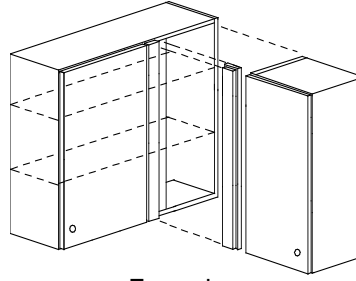

Wall Corner Cabinet, 12" Depth

WBC 3030-12 R
(right)
shown

Frameless

Any standard-size wall cabinet 24" through 48" wide may be ordered as a wall corner cabinet for the same price as the standard wall cabinet.

When ordering a wall corner cabinet insert the letter "BC" in the model no. and indicate whether the blind is on the left or right. 24" through 33" wide cabinets have a single door hinged at the blind side. 36" through 48" wide cabinets have butt doors. Wall corner cabinets have a 5 1/2" mull and MAY be pulled 3".

When designing with 1 1/4" overlay all wall corner cabinets MUST be pulled at least 1". If using surface mounted handles, they must be pulled at least 2 1/2". Wall corner cabinets have a 12" blind, if a different size blind is desired please specify.