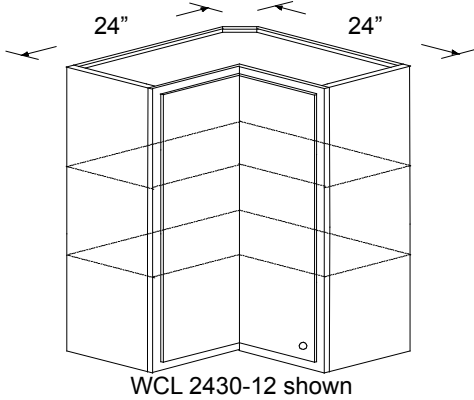

Wall Corner Cabinet, 12" Depth

Stonebridge cabinets come with a pie-cut hinge. Hampshire Custom cabinets come with SOSS hinges.