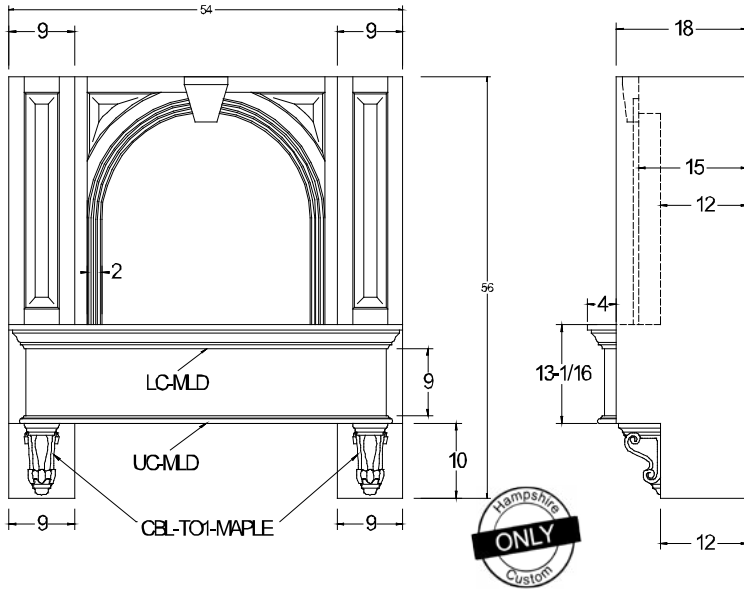

Wood Hoods, cont.

No metal liners, lights, controls, or power units furnished.
Removable floor 4" up from bottom on all hoods unless specified otherwise.
Sizes shown do not include moulding.

Wood Hood - Key

Two (2) integral panels on top section along with door style arch and keystone. Flush finished sides.
Fluted stock applied around opening.
Two (2) CBL-TO1 corbels attached below mantel; LC-MLD at top of mantel; and UC-MLD at bottom.