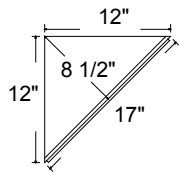

## Wall Angle Cabinets - 12" Depth

Anjustable shelves are included.

WEA cabinet has angled front and side.

Angle (67 1/2°) batched BEA 24.

MD option is not available on WEA Cabinet.

WEA 1227-12	\$888
WEA 1230-12	\$888
WEA 1233-12	\$1123
WEA 1236-12	\$1123
WEA 1239-12	\$1200
WEA 1242-12	\$1200