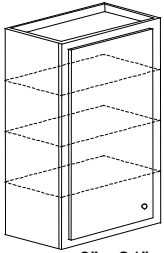

W 4833-12	\$1306
-----------	--------

W 4836-12	\$1403
-----------	--------

Doors and drawer fronts are priced separately.  
See section E for details.

**39", 42", 45", and 48" High Wall Units - 12" Depth**  
Includes 3 Adj Shelves