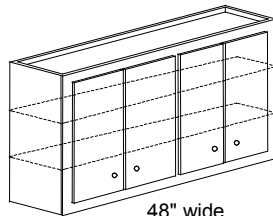

48" wide

W 4830-12	$1210

W 4833-12	$1306

W 4836-12	$1403

Doors and drawer fronts are priced separately.
See section E for details.