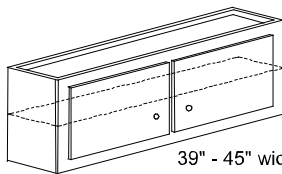

39" - 45" wide

W 3921-12	$805
W 4221-12	$843
W 4521-12	$875

W 3924-12	$865
W 4224-12	$907
W 4524-12	$945

W 3927-12	$926
W 4227-12	$972
W 4527-12	$1015