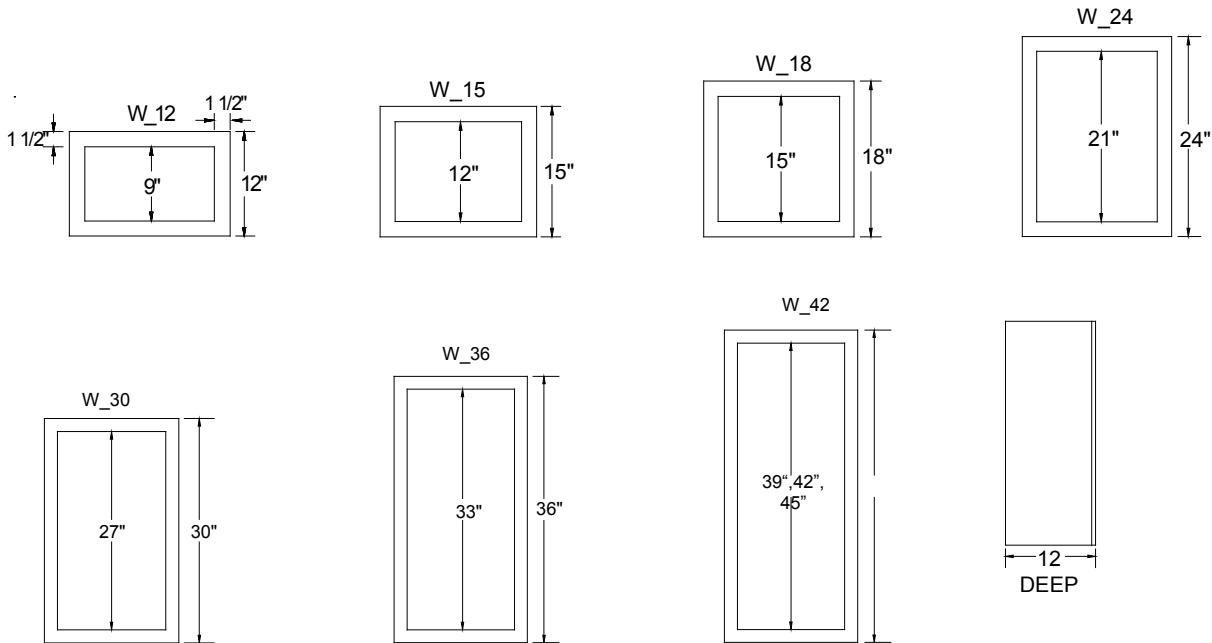

## Dimensional Information - Framed Wall Cabinets

Dimensional information given is based on 1 1/2" rails.

Wall units 9" through 21" wide have a single door.

Wall units 24" through 36" wide have a pair of butt doors unless specified otherwise.

Wall units 39" through 45" wide have two doors with a 1 1/2" center mull.

Wall unit 48" wide has two pair of butt doors with a 1 1/2" center mull unless specified otherwise.

Specify hinging and finished ends where applicable.