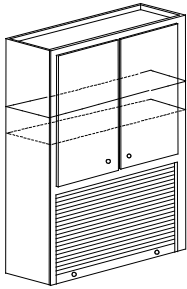

30" upper cabinet

WT 2448-12	$1142
WT 2748-12	$1168
WT 3048-12	$1274
WT 3348-12	$1336
WT 3648-12	$1406
WT 3948-12	$1452
WT 4248-12	$1525

33" upper cabinet

WT 2451-12	$1245
WT 2751-12	$1267
WT 3051-12	$1396
WT 3351-12	$1464
WT 3651-12	$1545
WT 3951-12	$1593
WT 4251-12	$1675

36" upper cabinet

WT 2454-12	$1347
WT 2754-12	$1364
WT 3054-12	$1518
WT 3354-12	$1592
WT 3654-12	$1683
WT 3954-12	$1733
WT 4254-12	$1824

39" upper cabinet

WT 2457-12	$1381
WT 2757-12	$1396
WT 3057-12	$1559
WT 3357-12	$1636
WT 3657-12	$1729
WT 3957-12	$1780
WT 4257-12	$1874

42" upper cabinet

WT 2460-12	$1414
WT 2760-12	$1428
WT 3060-12	$1600
WT 3360-12	$1679
WT 3660-12	$1774
WT 3960-12	$1826
WT 4260-12	$1924