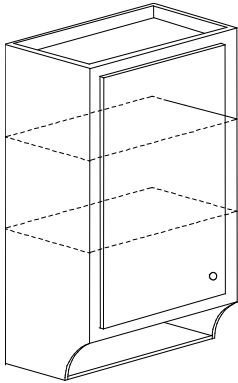

Items on this page are available in the Hampshire Custom line only.

Curved Wall Cabinets - 12" Depth

The sides of curved wall cabinets are solid wood (3/4" thick) and extend down 6" overall. Cabinet is manufactured with flush ends.

The 3/4" shelf is 8" deep when cabinet is 12".

Cabinets 30" high include 1 adjustable shelf, cabinets 36"-42" high include 2 adjustable shelves, and cabinets 48" high or higher include 3.

i.e. CW 1224-12-30 cabinet section is 24" high and the overall height is 30".

30" overall height

CW 1224-12-30	L-R	$637
CW 1524-12-30	L-R	$655
CW 1824-12-30	L-R	$674
CW 2124-12-30	L-R	$697

36" overall height

CW 1230-12-36	L-R	$842
CW 1530-12-36	L-R	$874
CW 1830-12-36	L-R	$906
CW 2130-12-36	L-R	$940

42" overall height

CW 1236-12-42	L-R	$899
CW 1536-12-42	L-R	$935
CW 1836-12-42	L-R	$972
CW 2136-12-42	L-R	$1014

48" overall height

CW 1242-12-48	L-R	$969
CW 1542-12-48	L-R	$1005
CW 1842-12-48	L-R	$1043
CW 2142-12-48	L-R	$1085