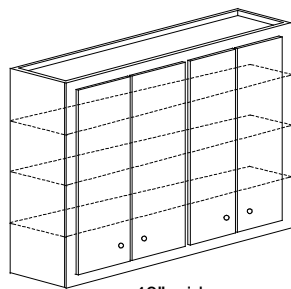

42" High Wall Units

W 4842-12	$1698

48" wide

45" High Wall Units

W 4845-12	$1868

48" High Wall Units

W 4848-12	$2038