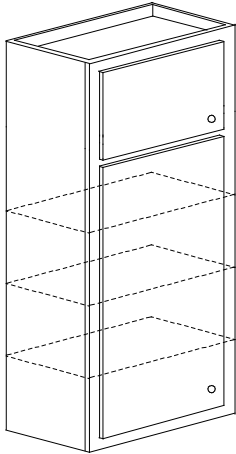

2 Door High Wall Cabinets - 12" Depth, 42" to 60" Overall Height

With Floor between Upper and Lower doors

The top opening height is 12" for framed cabinets, and 13 1/2" for frameless cabinets. To order the top opening with a different height, please specify "facing change" and add $123 to the cabinet price.

For a finished interior in smaller section, add 10%. For a finished interior in larger section, add 15%.

42" High 2 Door High Wall Units (single door wide)

*W 942-12-2DRH	L-R	$928
W 1242-12-2DRH	L-R	$944
W 1542-12-2DRH	L-R	$981
W 1842-12-2DRH	L-R	$1024
W 2142-12-2DRH	L-R	$1074

48" High 2 Door High Wall Units (single door wide)

*W 948-12-2DRH	L-R	$1049
W 1248-12-2DRH	L-R	$1067
W 1548-12-2DRH	L-R	$1112
W 1848-12-2DRH	L-R	$1158
W 2148-12-2DRH	L-R	$1216

54" High 2-Door High Wall Units (single door wide)

*W 954-12-2DRH	L-R	$1165
W 1254-12-2DRH	L-R	$1185
W 1554-12-2DRH	L-R	$1232
W 1854-12-2DRH	L-R	$1287
W 2154-12-2DRH	L-R	$1352

60" High 2 Door High Wall Units (single door wide)

*W 960-12-2DRH	L-R	$1300
W 1260-12-2DRH	L-R	$1323
W 1560-12-2DRH	L-R	$1376
W 1860-12-2DRH	L-R	$1438
W 2160-12-2DRH	L-R	$1511

*Call factory for availability of door styles