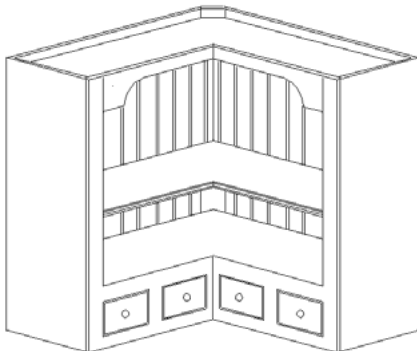

Drawer openings will be 4 1/2" high when using framed cabinetry.

Frameless cabinetry will have 5 1/4" high openings.

WSC 2427-12	\$2348
WSC 2430-12	\$2436
WSC 2433-12	\$2524
WSC 2436-12	\$2612
WSC 2439-12	\$2700
WSC 2442-12	\$2788