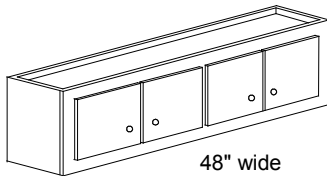

48" wide

W 4812-12	$665

W 4815-12	$679

18" High Wall Units - 12" Depth

Includes 1 Adj Shelf