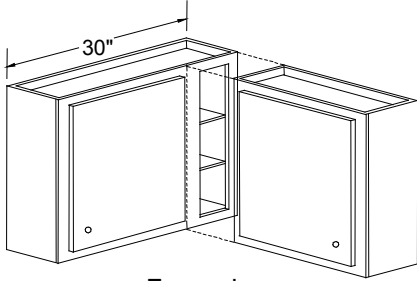

Wall Corner Cabinet, 12" Depth

Framed

WBC 3030-12 R
(right)
shown