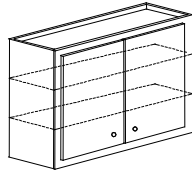

24" - 36" wide

W 2430-12	$781
W 2730-12	$804
W 3030-12	$858
W 3330-12	$899
W 3630-12	$947

W 2433-12	$819
W 2733-12	$843
W 3033-12	$907
W 3333-12	$951
W 3633-12	$1004

W 2436-12	$857
W 2736-12	$882
W 3036-12	$956
W 3336-12	$1003
W 3636-12	$1061

NOTE: Frameless 39"-48" wide cabinets will have a 3/4" center partition.