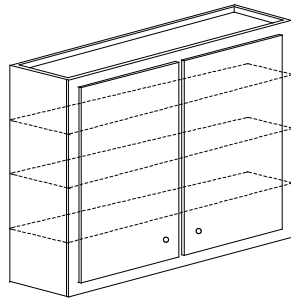

39", 42", 45", and 48" High Wall Units - 12" Depth, cont.

Includes 3 Adj Shelves

NOTE: Frameless 39"-48" wide cabinets will have a 3/4" center partition.

39" - 45" wide

39" High Wall Units

W 3939-12	$1232
W 4239-12	$1298
W 4539-12	$1364

42" High Wall Units

W 3942-12	$1294
W 4242-12	$1362
W 4542-12	$1434

45" High Wall Units

W 3945-12	$1424
W 4245-12	$1498
W 4545-12	$1577

48" High Wall Units

W 3948-12	$1553
W 4248-12	$1635
W 4548-12	$1721

39" High Wall Units

W 4839-12	$1602